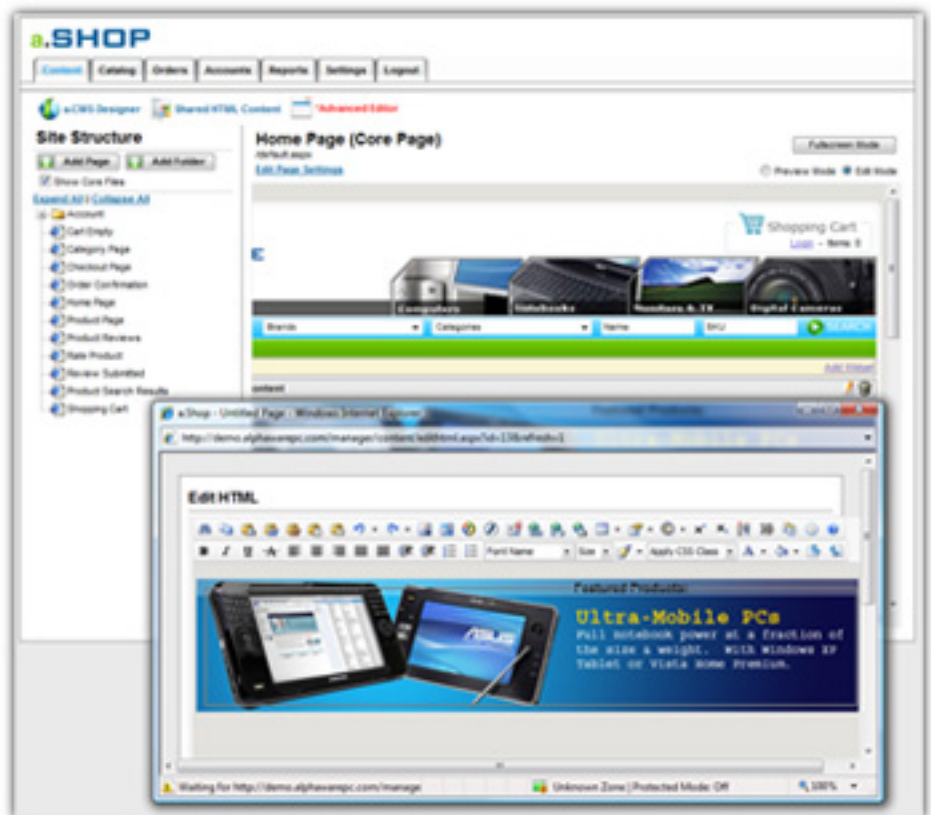

Other Content Creation Features Include:

- Change the look and feel of your site with easy to use point-and-click changes to site Styles (colors, fonts, look-and-feel) even the entire site layout. (Placement of program modules such as search engine and content areas such as the header, footer and side menus).
- Code Editor that allows advanced users to completely customize every aspect of the site.
- Add products using simple forms or delve deeper and add complex detailed product sales information. Integrated into the CMS system for advanced content needs.
- Auto image generator (thumb, sml, med, lrg) Unlimited images per product.